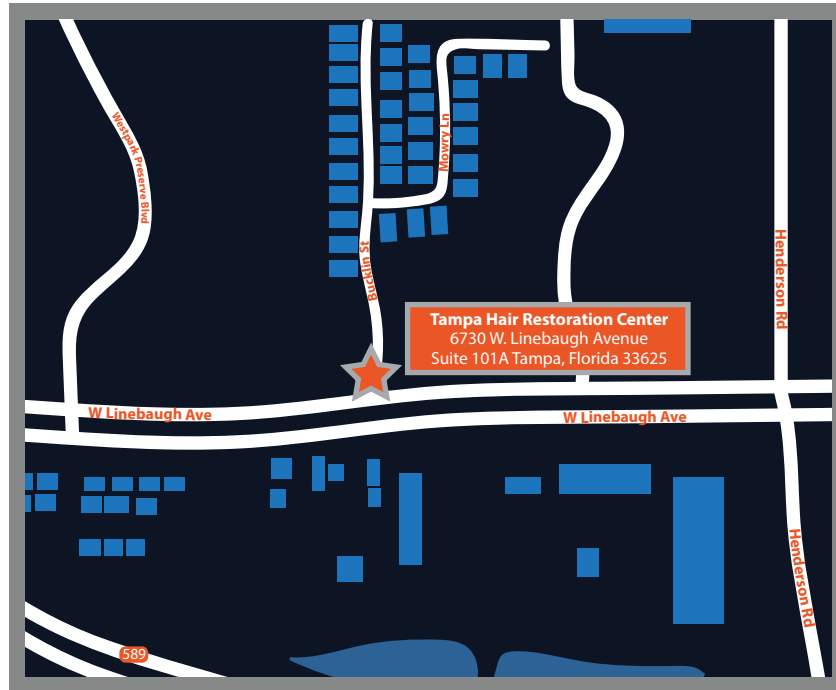

TAMPA HAIR RESTORATION CENTER

6730 W. Linebaugh Avenue Suite 101A Tampa, Florida 33625

855-459-HAIR

Directions:

From Sarasota, FL: (Approximately 62.1 miles)

Follow N Washington Blvd/US 301, 13.8 miles. Continue on S Tamiami Trail, 2.2 miles Bear Left on US-19 N toward St Petersburg. Merge onto I-275 N (toll applies), 32.6 miles. Bear right to take exit 39 for FL-60 toward FL-589 N / Clearwater / Tampa International Airport, 1.7 miles, Keep left and continue toward FL-589 Toll N, .9 miles Follow signs for Florida 589 Toll N / Veterans Expressway. Merge onto FL-589 Toll N, 4.8 miles Bear left and continue onto FL-589 Toll N, 1.1 miles Exit on W. Linebaugh Avenue, .4 miles Merge onto W. Linebaugh Avenue, .5 miles Make a U-turn at Wilsky Blvd, .8 miles

From Orlando/Surrounding Areas

Merge on I-4 W, 10.5 miles. Stay on I-4 W, 71.5 miles Exit toward Tampa International Airport, .6 miles Merge onto I-275 S, 4.8 miles. Take exit 39 to merge onto FL-60 toward FL-589 N / Clearwater / Tampa International Airport, 1.6 miles. Continue onto FL-589 Toll N, 6 miles. Exit on W. Linebaugh Avenue, .4 miles. Merge onto W. Linebaugh Avenue, .5 miles. Make a U-turn at Wilsky Blvd, .8 miles. The office will be on your right.

From Brandon, FL: (Approximately 27.4 miles)

Merge onto FL-618 / Selmon Expressway. Take exit 10 to merge onto I-4 W toward Clearwater / Tampa International Airport, 2.4 miles. Exit toward Tampa International Airport, .6 miles. Merge onto I-275 S, 4.8 miles Take exit 39 to merge onto FL-60 W toward Clearwater / Tampa International Airport, 1.6 miles. Continue onto FL-589 Toll N, 6 miles. Exit on W. Linebaugh Avenue, .4 miles. Merge onto W. Linebaugh Avenue, .5 miles. Make a U-turn at Wilsky Blvd, .8 miles